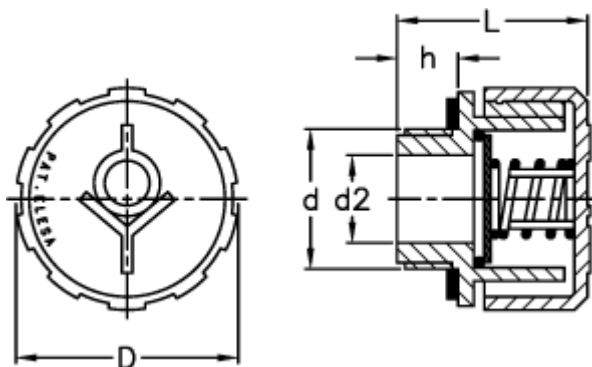

Data Sheet

Article number: 2311054626

Description: E+G Valve breather cap
SFV.18x1.5-100 mb

Measures

D = 31

d = M18x1,5

d2 = 10

h = 9.5

L = 29.5